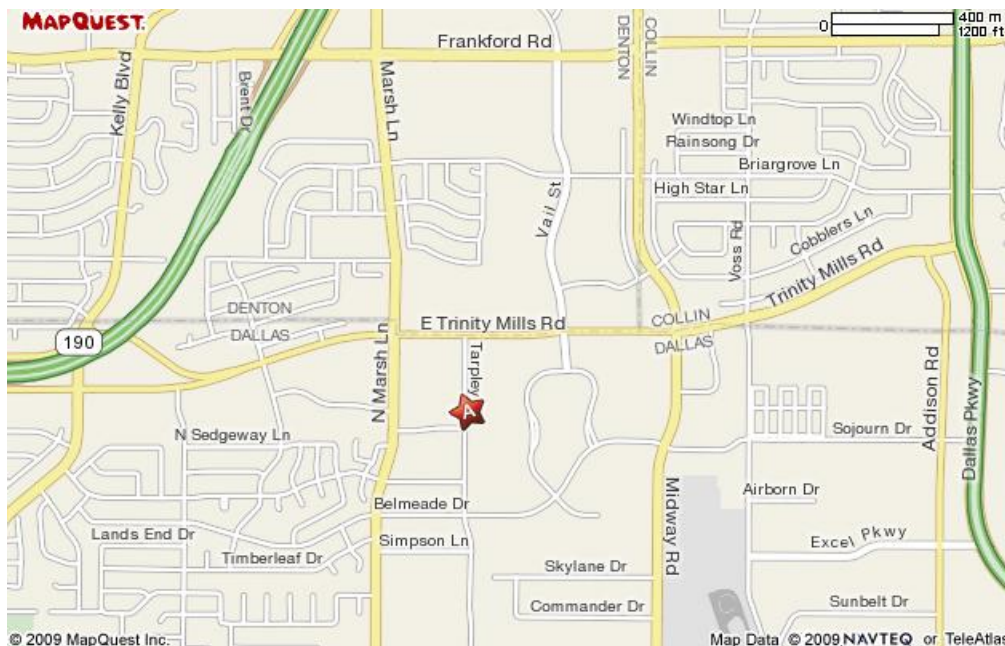

## Directions to TransData

TransData is conveniently located in the North Dallas suburb of Carrollton easily accessible by several major freeway systems.

**DFW Airport:** I-635 East, Dallas Tollway North, Exit Trinity Mills, turn Left on Trinity Mills, Left on Tarpley.

**Downtown Dallas:** I-35 North, Dallas Tollway North, Exit Trinity Mills and turn Left onto Trinity Mills, Left turn on Tarpley

*Alternate:* I-35 North, 190 George Bush East, Exit Frankford Road, Right Turn on Marsh Lane, Left on Trinity Mills, Right on Tarpley