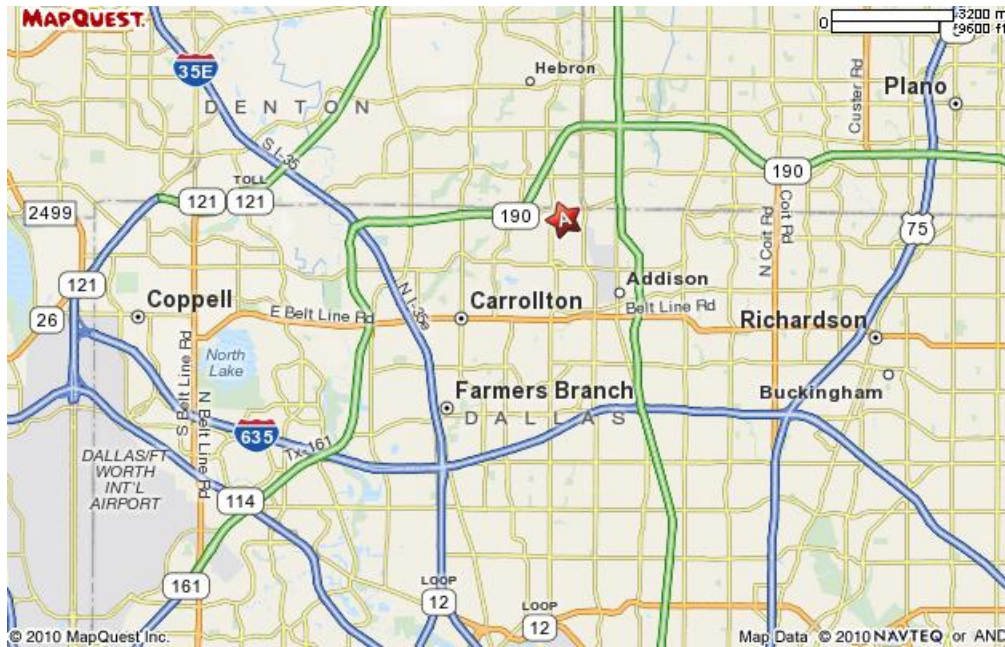

## Directions to TransData

TransData is conveniently located in the North Dallas suburb of Carrollton easily accessible by several major freeway systems.

**DFW Airport:** I-635 East, Dallas Tollway North, Exit Trinity Mills, turn Left on Trinity Mills, Left on Tarpley.

**Downtown Dallas:** I-35 North, Dallas Tollway North, Exit Trinity Mills and turn Left onto Trinity Mills, Left turn on Tarpley

*Alternate:* I-35 North, 190 George Bush East, Exit Frankford Road, Right Turn on Marsh Lane, Left on Trinity Mills, Right on Tarpley