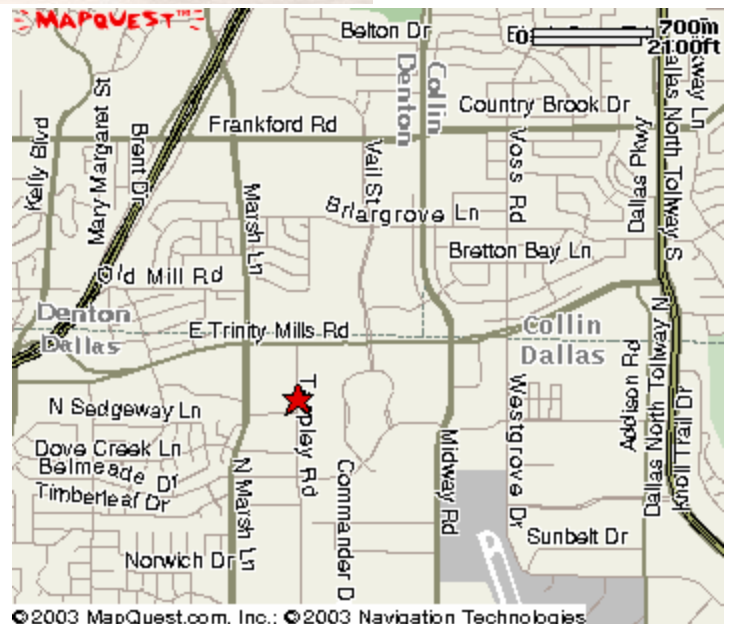

## Directions to TransData Factory

TransData is conveniently located in the North Dallas suburb of Carrollton that's easily accessible by several major freeway systems.

**DFW Airport:** I-635 East, Dallas Tollway North, Exit Trinity Mills, turn Left on Trinity Mills, Left on Tarpley.

**Dallas Love Airport:** Dallas Tollway North, Exit Trinity Mills, turn left on Trinity Mills, Left on Tarpley.

**Downtown Dallas:** I-35 North, Dallas Tollway North, Exit Trinity Mills and turn Left, Left turn on Tarpley  
Alternate: I-35 North, 190 George Bush East, Exit Frankford Road, Right Turn on Marsh Lane, Left on Trinity Mills, Right on Tarpley